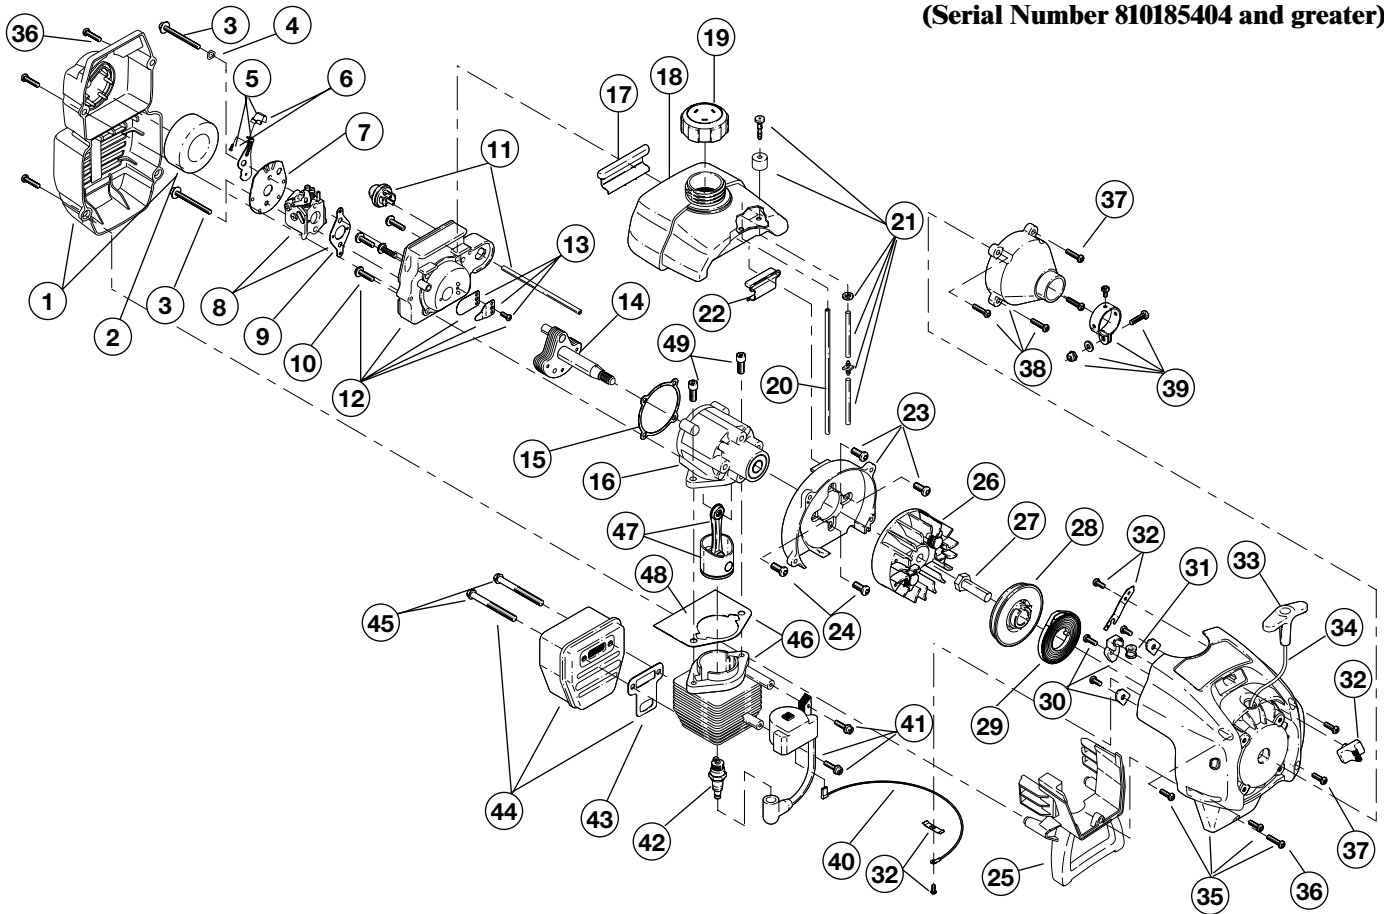

ENGINE PARTS - MODEL 766r

2-CYCLE GAS TRIMMER

(Serial Number 810185404 and greater)

Item	Part No.	Description	Item	Part No.	Description
1	182059	Air Cleaner/ Muffler Cover Assembly (includes 2 & 36)	30	181441	Pulley Retainer Assembly
2	180350	Air Cleaner Filter	31	611061	Rope Guide
3	180351	Carburetor Mounting Screw Assembly	32	181442	Switch Assembly (includes 40)
4	180226	Wavey Washer	33	181079	Pull Handle
5	182061	Choke Lever Assembly (includes 6)	34	613103	Rope
6	182070	Choke Knob and Screw	35	181443	Starter Housing Assembly (includes 28-35 & 40)
7	182060	Choke Lever and Plate (includes 5)	36	181862	Housing Screw
8	182062	Carburetor Assembly w/Limiter Caps (includes 9 & 21)	37	181345	Cover Screw
9	610675	Carburetor Gasket	38	180098	Clutch Cover Assembly
10	181860	Carb Mount Screw	39	153597	Upper Clamp Assembly
11	181558	Primer and Hose Assembly	40	180036	Wire Lead
12	180354	Carb Mount Assembly (includes 15)	41	181937	Module Assembly
13	684451	Reed Assembly	42	610311	Spark Plug
14	181866	Power Shaft Assembly	43	182065	Exhaust Gasket
15	612115	Carburetor Mount Gasket	44	182066	Muffler Assembly (includes 43 & 45)
16	181865	Crank Case Service Assembly (includes 10, 14 & 24)	45	147575	Muffler Mounting Bolt Assembly
17	612134	Rear Mounting Pad	46	181622	Cylinder Assembly (includes 48 & 49)
18	181438	Fuel Tank Assembly (includes 19-21)	47	684449	Piston and Rod Assembly
19	181559	Fuel Cap Assembly	48	610674	Cylinder Gasket
20	181168	Fuel Return Line	49	181870	Cylinder Bolt
21	682039	Fuel Line Assembly	*	182067	Engine Gasket Kit
22	145308	Front Mounting Pad	*	180602	O.E.M. Carburetor Repair Kit (Walbro)
23	153520	Shroud Assembly	*	180090	O.E.M. Carburetor Repair Kit (Zama)
24	181861	Shroud Screw	*	181069	Gasket Diaphragm Repair Kit (Walbro)
25	182064	Shroud Extension and Stand	*	180091	Gasket Diaphragm Repair Kit (Zama)
26	181867	Flywheel Assembly	*	180530	Piston Ring
27	610303	Square Drive Nut	*	181863	Short Block Assembly (includes 10, 14, 16, 24, 42, 46-49)
28	181597	Recoil Pulley Assembly	*	181501	Starter Housing Screw Set
29	613102	Recoil Spring	*	610309	Crankcase Seal
			*	180030	Spark Arrestor Kit

* not shown