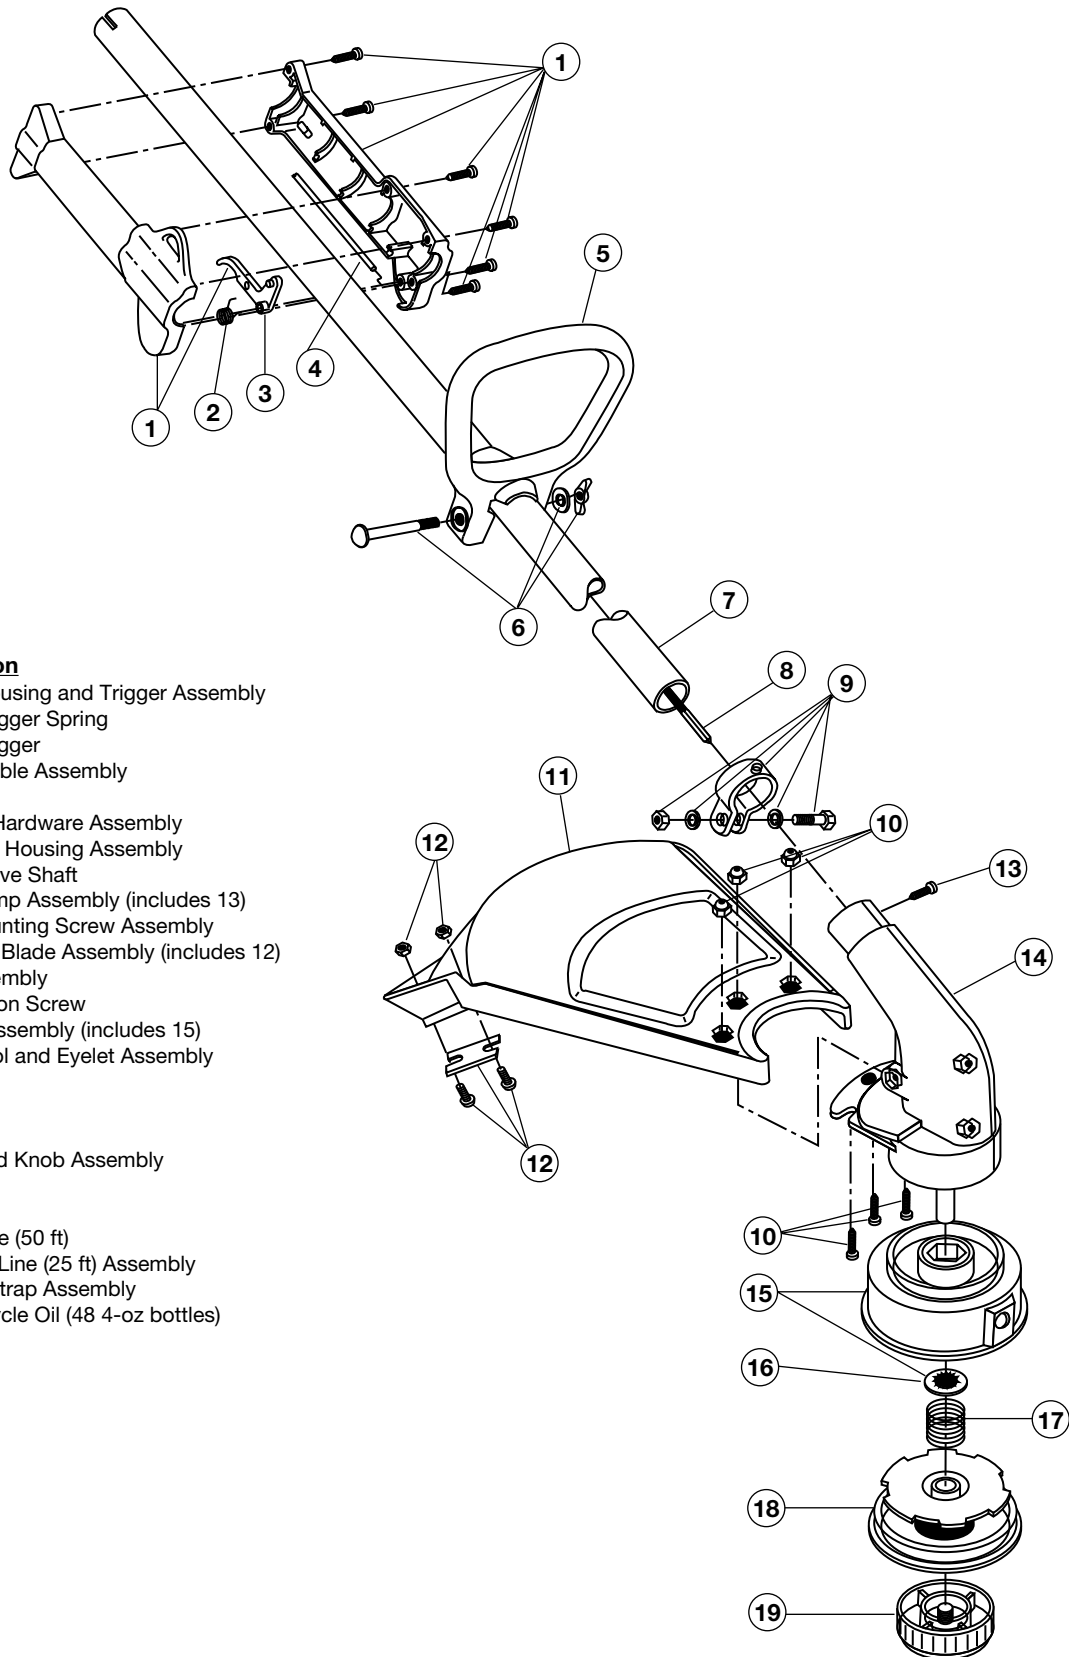

\* not shown

**BOOM AND TRIMMER PARTS - MODEL 766r**

**2-CYCLE GAS TRIMMER**

(Serial Number 810185404 and greater)

Item	Part No.	Description
1	181557	Throttle Housing and Trigger Assembly
2	610314	Throttle Trigger Spring
3	181556	Throttle Trigger
4	182068	Throttle Cable Assembly
5	145819	D-Handle
6	181587	D-Handle Hardware Assembly
7	181590	Drive Shaft Housing Assembly
8	682064	Flexible Drive Shaft
9	153597	Lower Clamp Assembly (includes 13)
10	180547	Guard Mounting Screw Assembly
11	180548	Guard and Blade Assembly (includes 12)
12	180553	Blade Assembly
13	145569	Anti-Rotation Screw
14	180549	Gearbox Assembly (includes 15)
15	153619	Outer Spool and Eyelet Assembly
16	610660	Retainer
17	610317	Spring
18	610318	Inner Reel
19	153066	Bump Head Knob Assembly